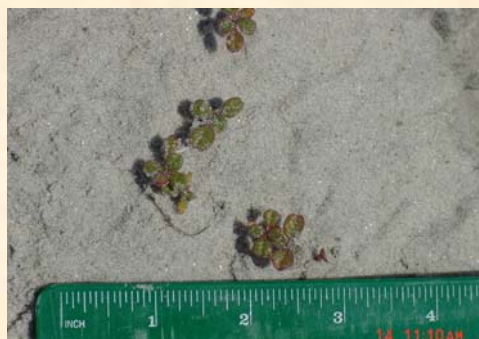

Silver-leaf Croton

Croton punctatus

Sea Rocket

Cakile edentula

Huntington Beach State Park Dune Plant Guide

Seabeach Amaranth
Federally Threatened Species

Amaranthus pumilus

Beach Vitex
Invasive Exotic Species