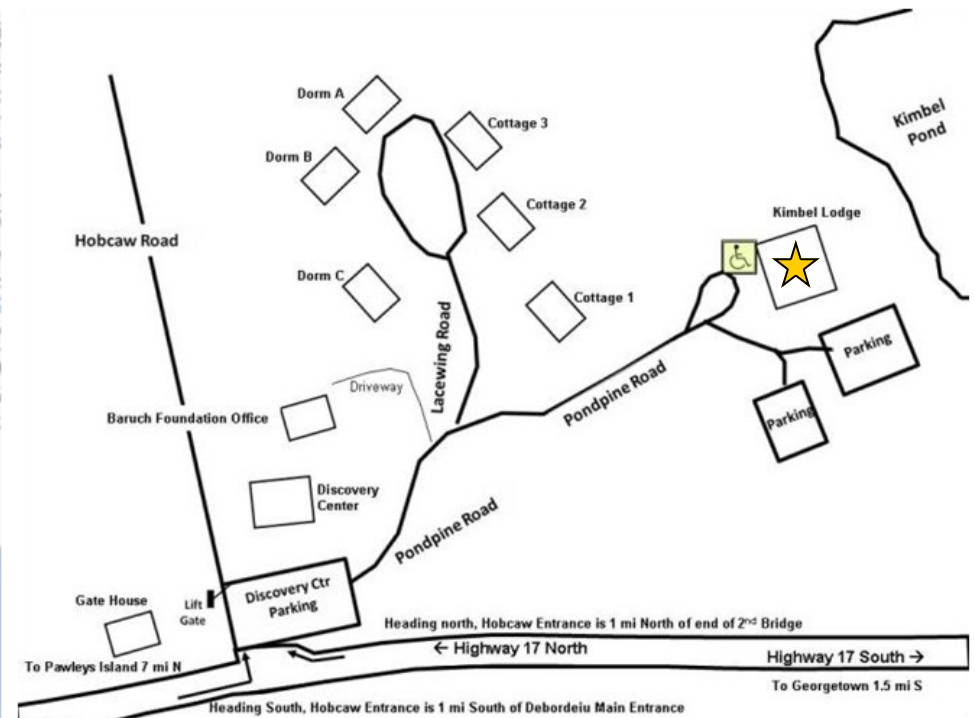

Directions to Kimbel Lodge at Hobcaw Barony 22 Hobcaw Road Georgetown, SC 29442

From Myrtle Beach and Points North: Take Hwy 17 south towards Georgetown. Hobcaw Barony will be located on your left, about 1 mile past DeBordieu Colony.

From the City of Georgetown and Points South: Take Hwy 17 north. Hobcaw Barony will be located on the right, about 1 mile north of the 2 bridges that cross over Winyah Bay.

After entering Hobcaw Barony, take a right and follow Pondpine Road until you reach Kimbel Lodge. Parking is located to the right of the building. Please contact Jan Blakely at 843-904-9024 if you need assistance.